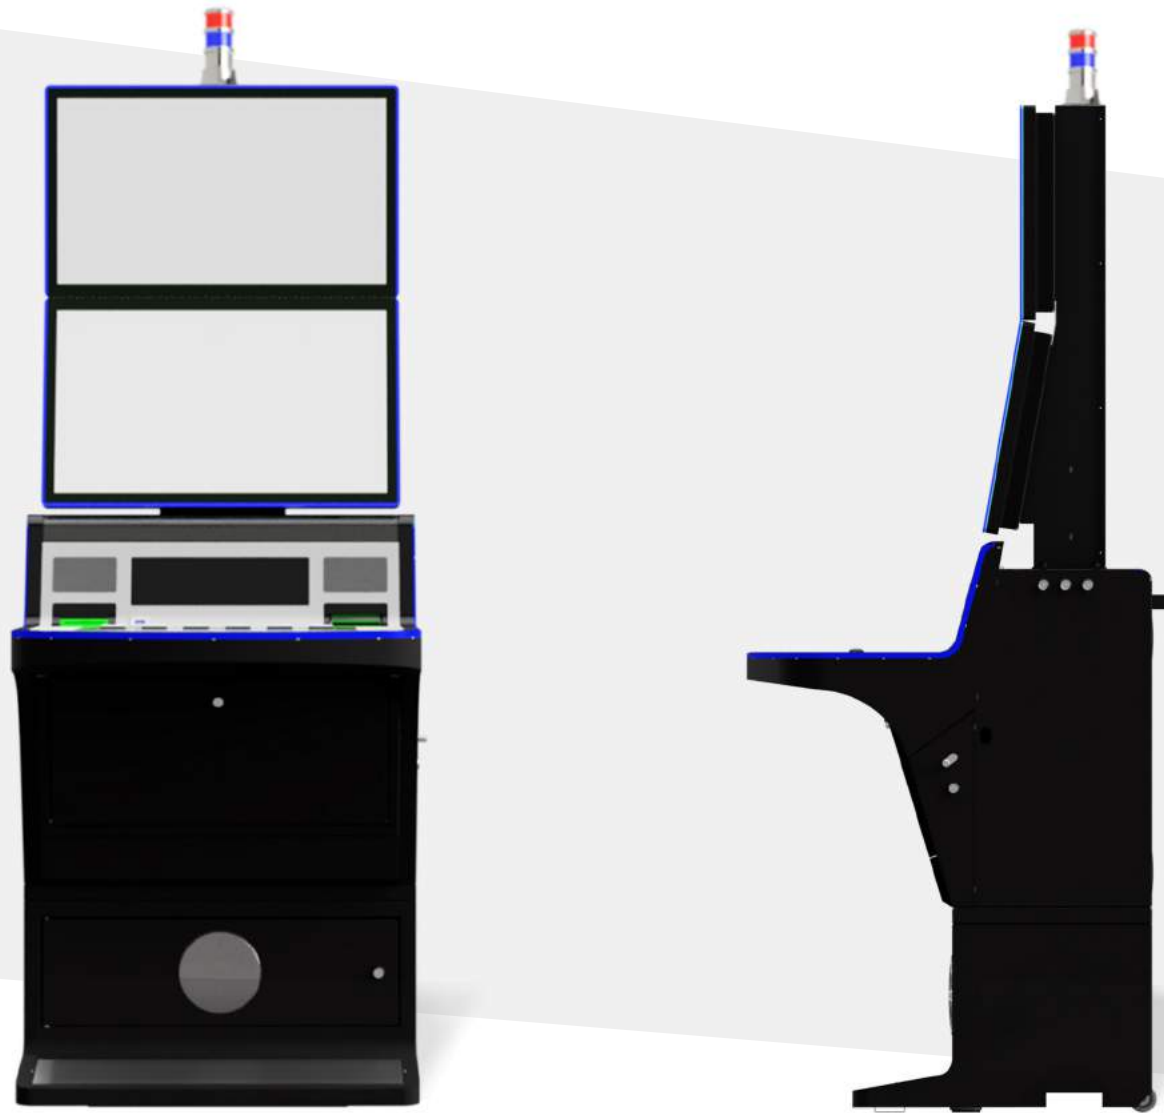

MCFM-55 27"

Optional

21.5"LCD TOPPER

23"LCD TOPPER

TOPPER

GAMESMAN TOPPER

Description

- STREAMLINED RGB LED AROUND THE SCREENS
- BLUE LED AROUND THE CONSOLE
- STEREO & WOOFER SPEAKERS
- USB CHARGER
- CUSTOMIZED CONTROL PANEL & BUTTON LAYOUT
- CUSTOMIZED ARTWORK / LOGO
- BILL ACCEPTOR / PRINTER / CARD READER / PTU
/ TOPPER / TOUCH CONTROL PANEL (OPTION)
- BUTTON DECK 13.3" TOUCH MONITOR FOR OPTION
- DOUBLE 27" SCREEN CABINET
- LOWER SCREEN W/H P-CAP MULTI TOUCH
- WxDxH=700x730x2315mm
- 20 FT : 24 UNITS
- 40 FT : 48 UNITS